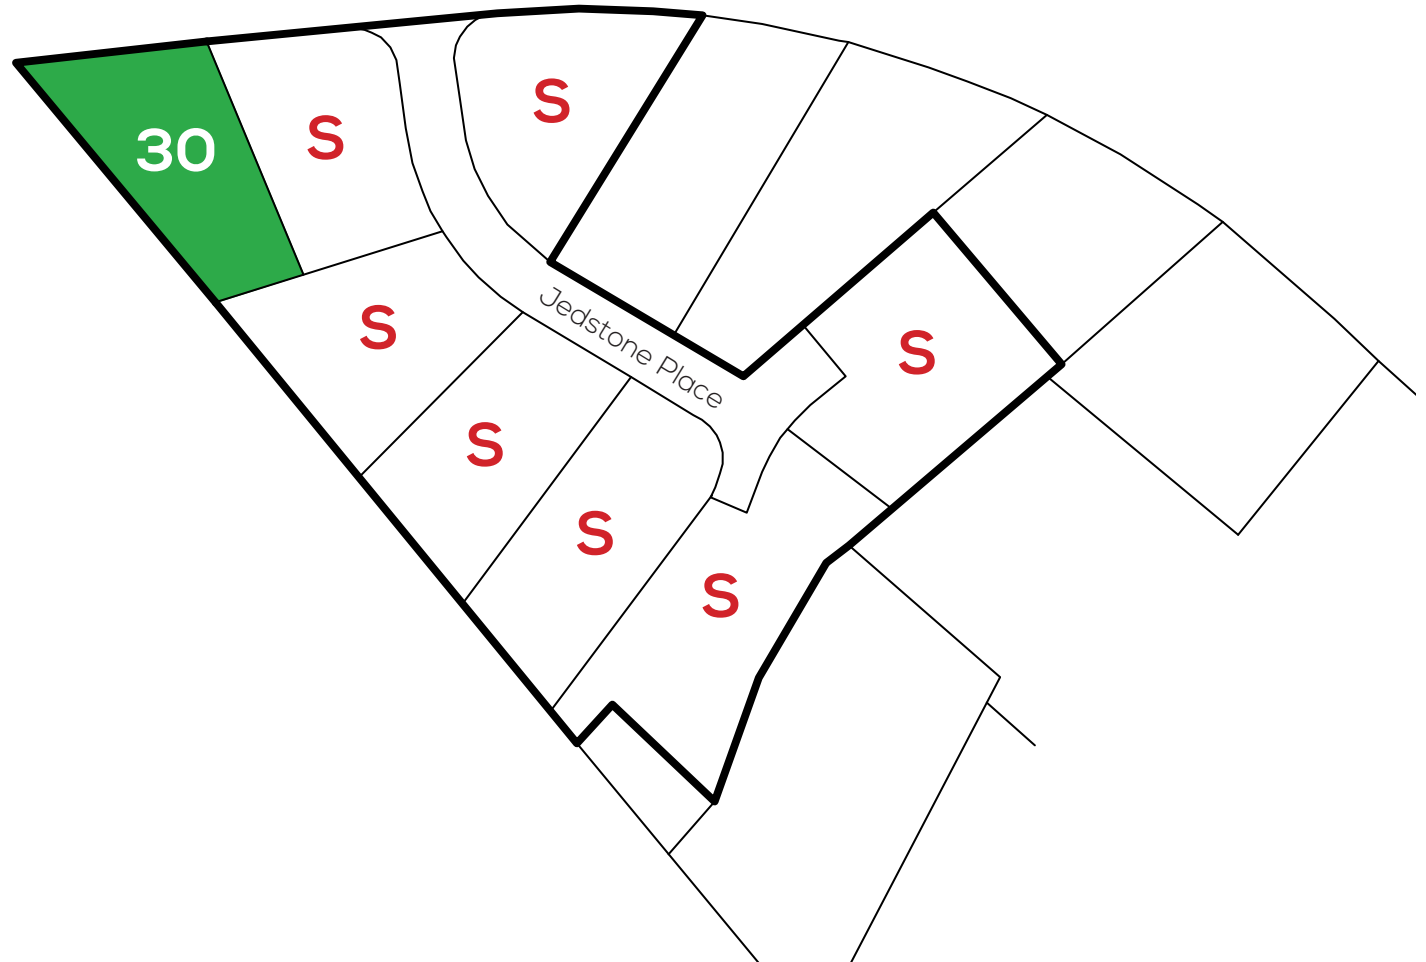

# Site Plan

Jedburgh Road

-  Available
-  Sold
-  Future

[www.JedstonePlace.com](http://www.JedstonePlace.com)

The Preferred Homes Team, RE/MAX Camosun | 250-220-5061 or 1-800-663-2121

The house, its details and dimensions may vary from this plan and those plans demonstrated on the Web site. The seller reserves the right to make changes or modifications as required during the construction process.