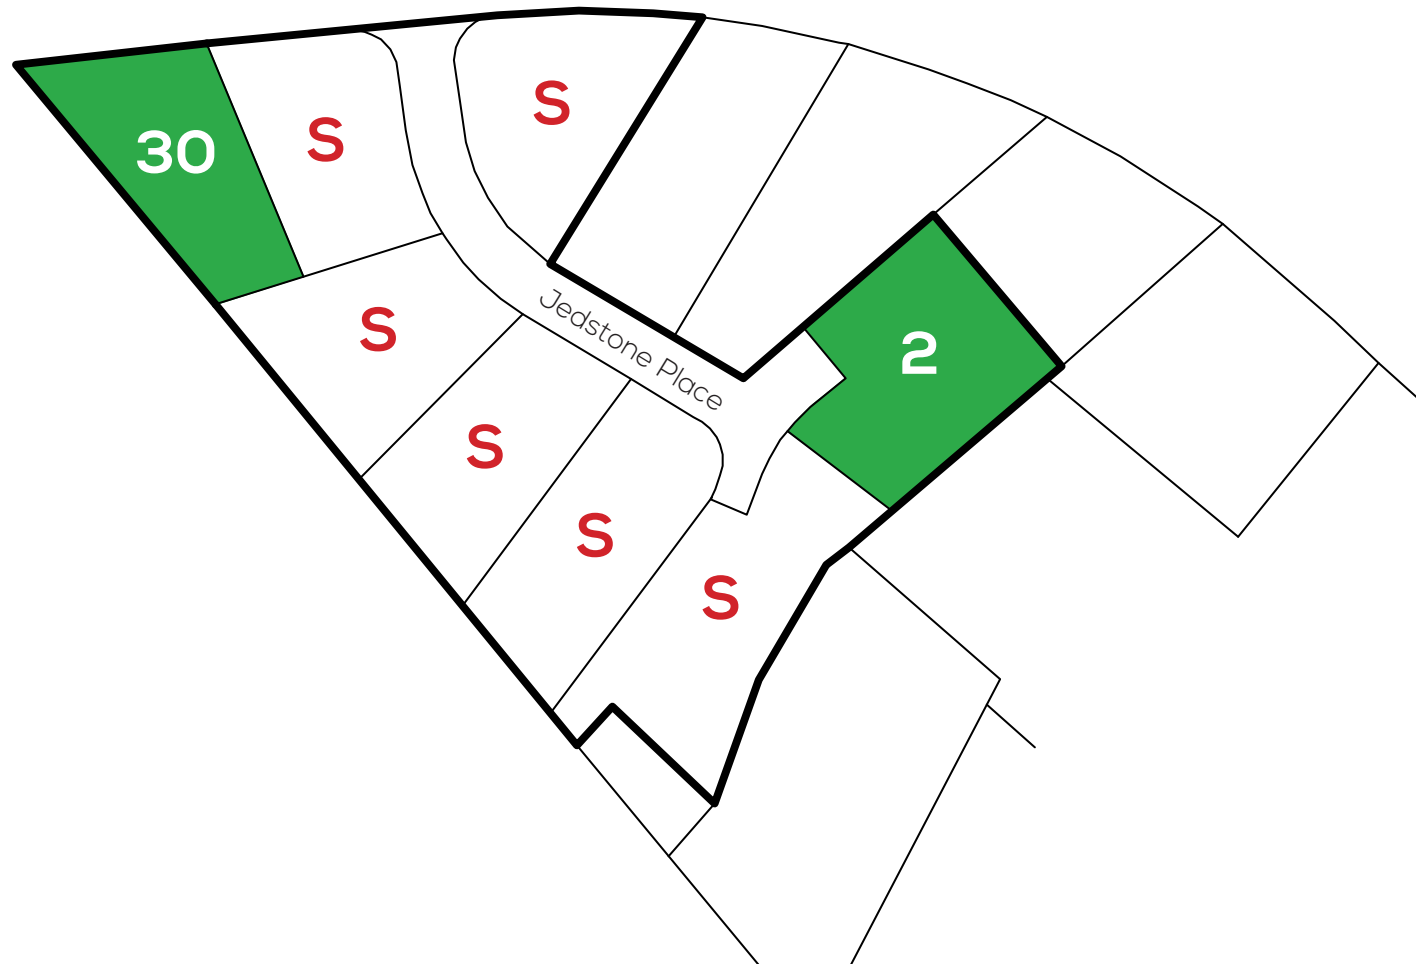

Site Plan

Jedburgh Road

-  Available
-  Sold
-  Future

www.JedstonePlace.com

The Preferred Homes Team, RE/MAX Camosun | 250-220-5061 or 1-800-663-2121

The house, its details and dimensions may vary from this plan and those plans demonstrated on the Web site. The seller reserves the right to make changes or modifications as required during the construction process.